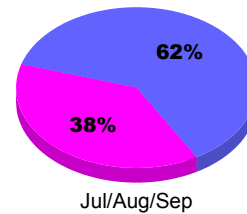

YTD Status Quo Clubs 2011-2012

Status Quo Clubs Compared to Status Quo Members

Legend: Status Quo Clubs (Cyan), Total Status Quo Members (Green)

MEMBERSHIP

Membership Results
2011-2012

Membership
2010-2011

Month	Net Memb Goal	Actual New Memb	Actual Dropped Memb	Gain/Loss of Memb	Gain/Loss of Memb
Jul/Aug/Sep		25	-28	-3	-7
Totals		25	-28	-3	-7

Membership Results 2011-2012

Goal, New, Dropped, Gain/Loss

Legend: Goal (Cyan), Actual (Green), Dropped (Yellow), Gain Loss (Magenta)

Comparison of Membership Gain/Loss

Current Year Compared to the Previous Year

Legend: Current Year (Cyan), Previous Year (Green)

Gender Comparison 2011-2012

Jul/Aug/Sep

Legend: Male (Blue), Female (Magenta)